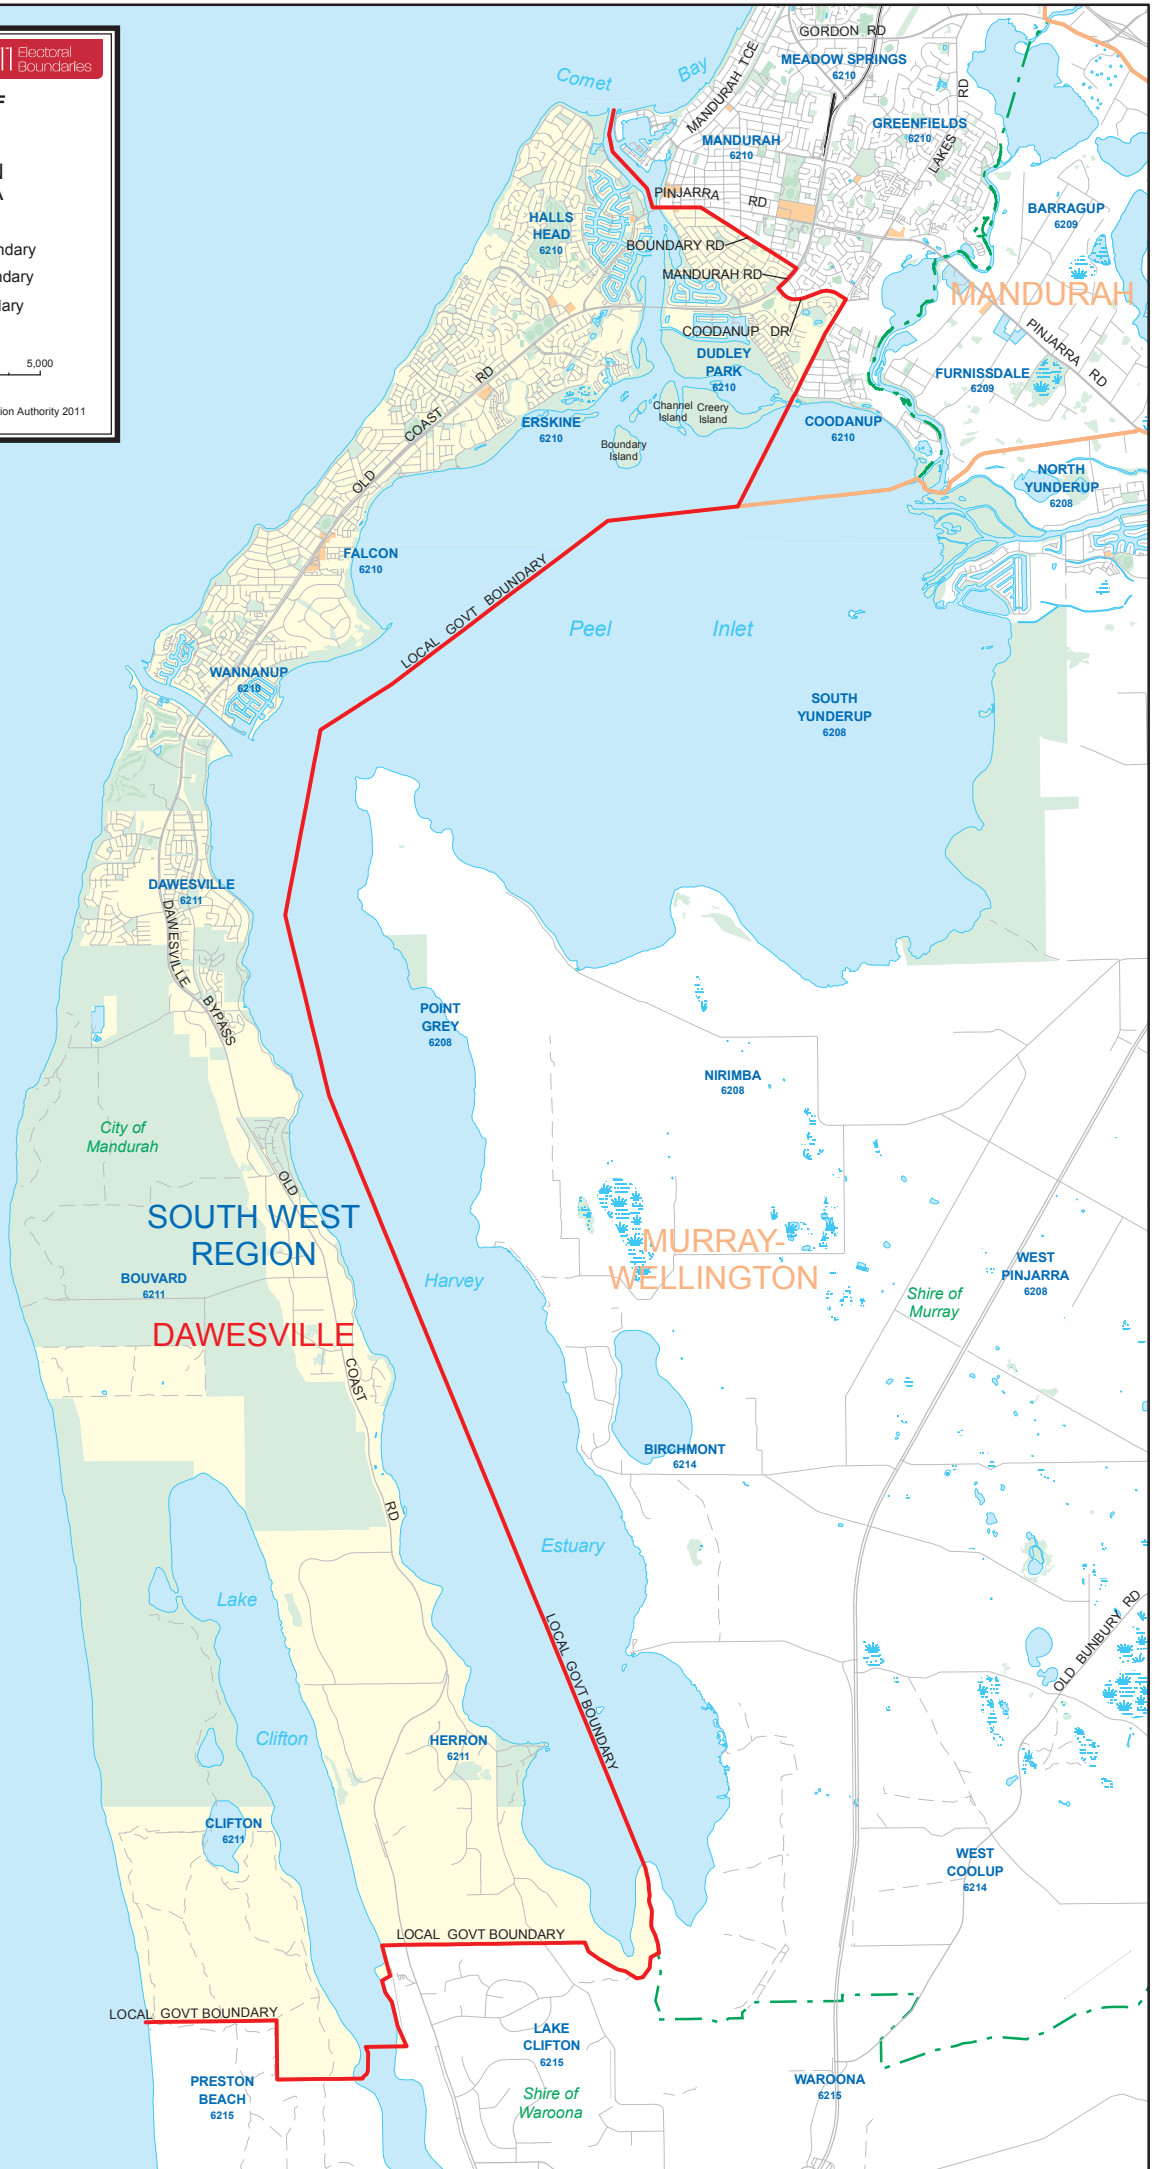

2011 Electoral
Boundaries

ELECTORAL DISTRICT OF DAWESVILLE

SOUTH WEST REGION
WESTERN AUSTRALIA

Determined on 10 October 2011

REGION Electoral Region Boundary

DISTRICT Electoral District Boundary

Local Authority Boundary

Shopping Centre

Landgate

INDIAN
OCEAN

SOUTH WEST
REGION

DAWESVILLE

MURRAY-
WELLINGTON

MANDURAH

PRESTON
BEACH
6215

CLIFTON
6211

HERRON
6211

BIRCHMONT
6214

NIRIMBA
6208

POINT
GREY
6208

DAWESVILLE
6211

WANNANUP
6218

FALCON
6210

ERSKINE
6210

DUDLEY
PARK
6210

MEADOW
SPRINGS
6210

GREENFIELDS
6210

BARRAGUP
6209

FURNISSDALE
6209

NORTH
YUNDERUP
6208

SOUTH
YUNDERUP
6208

WEST
PINJARRA
6208

WEST
COOLUP
6214

WAROONA
6215

LAKE
CLIFTON
6215

LOCAL GOVT BOUNDARY

LOCAL GOVT BOUNDARY

LOCAL GOVT BOUNDARY

LOCAL GOVT BOUNDARY

LOCAL GOVT BOUNDARY

LOCAL GOVT BOUNDARY

LOCAL GOVT BOUNDARY