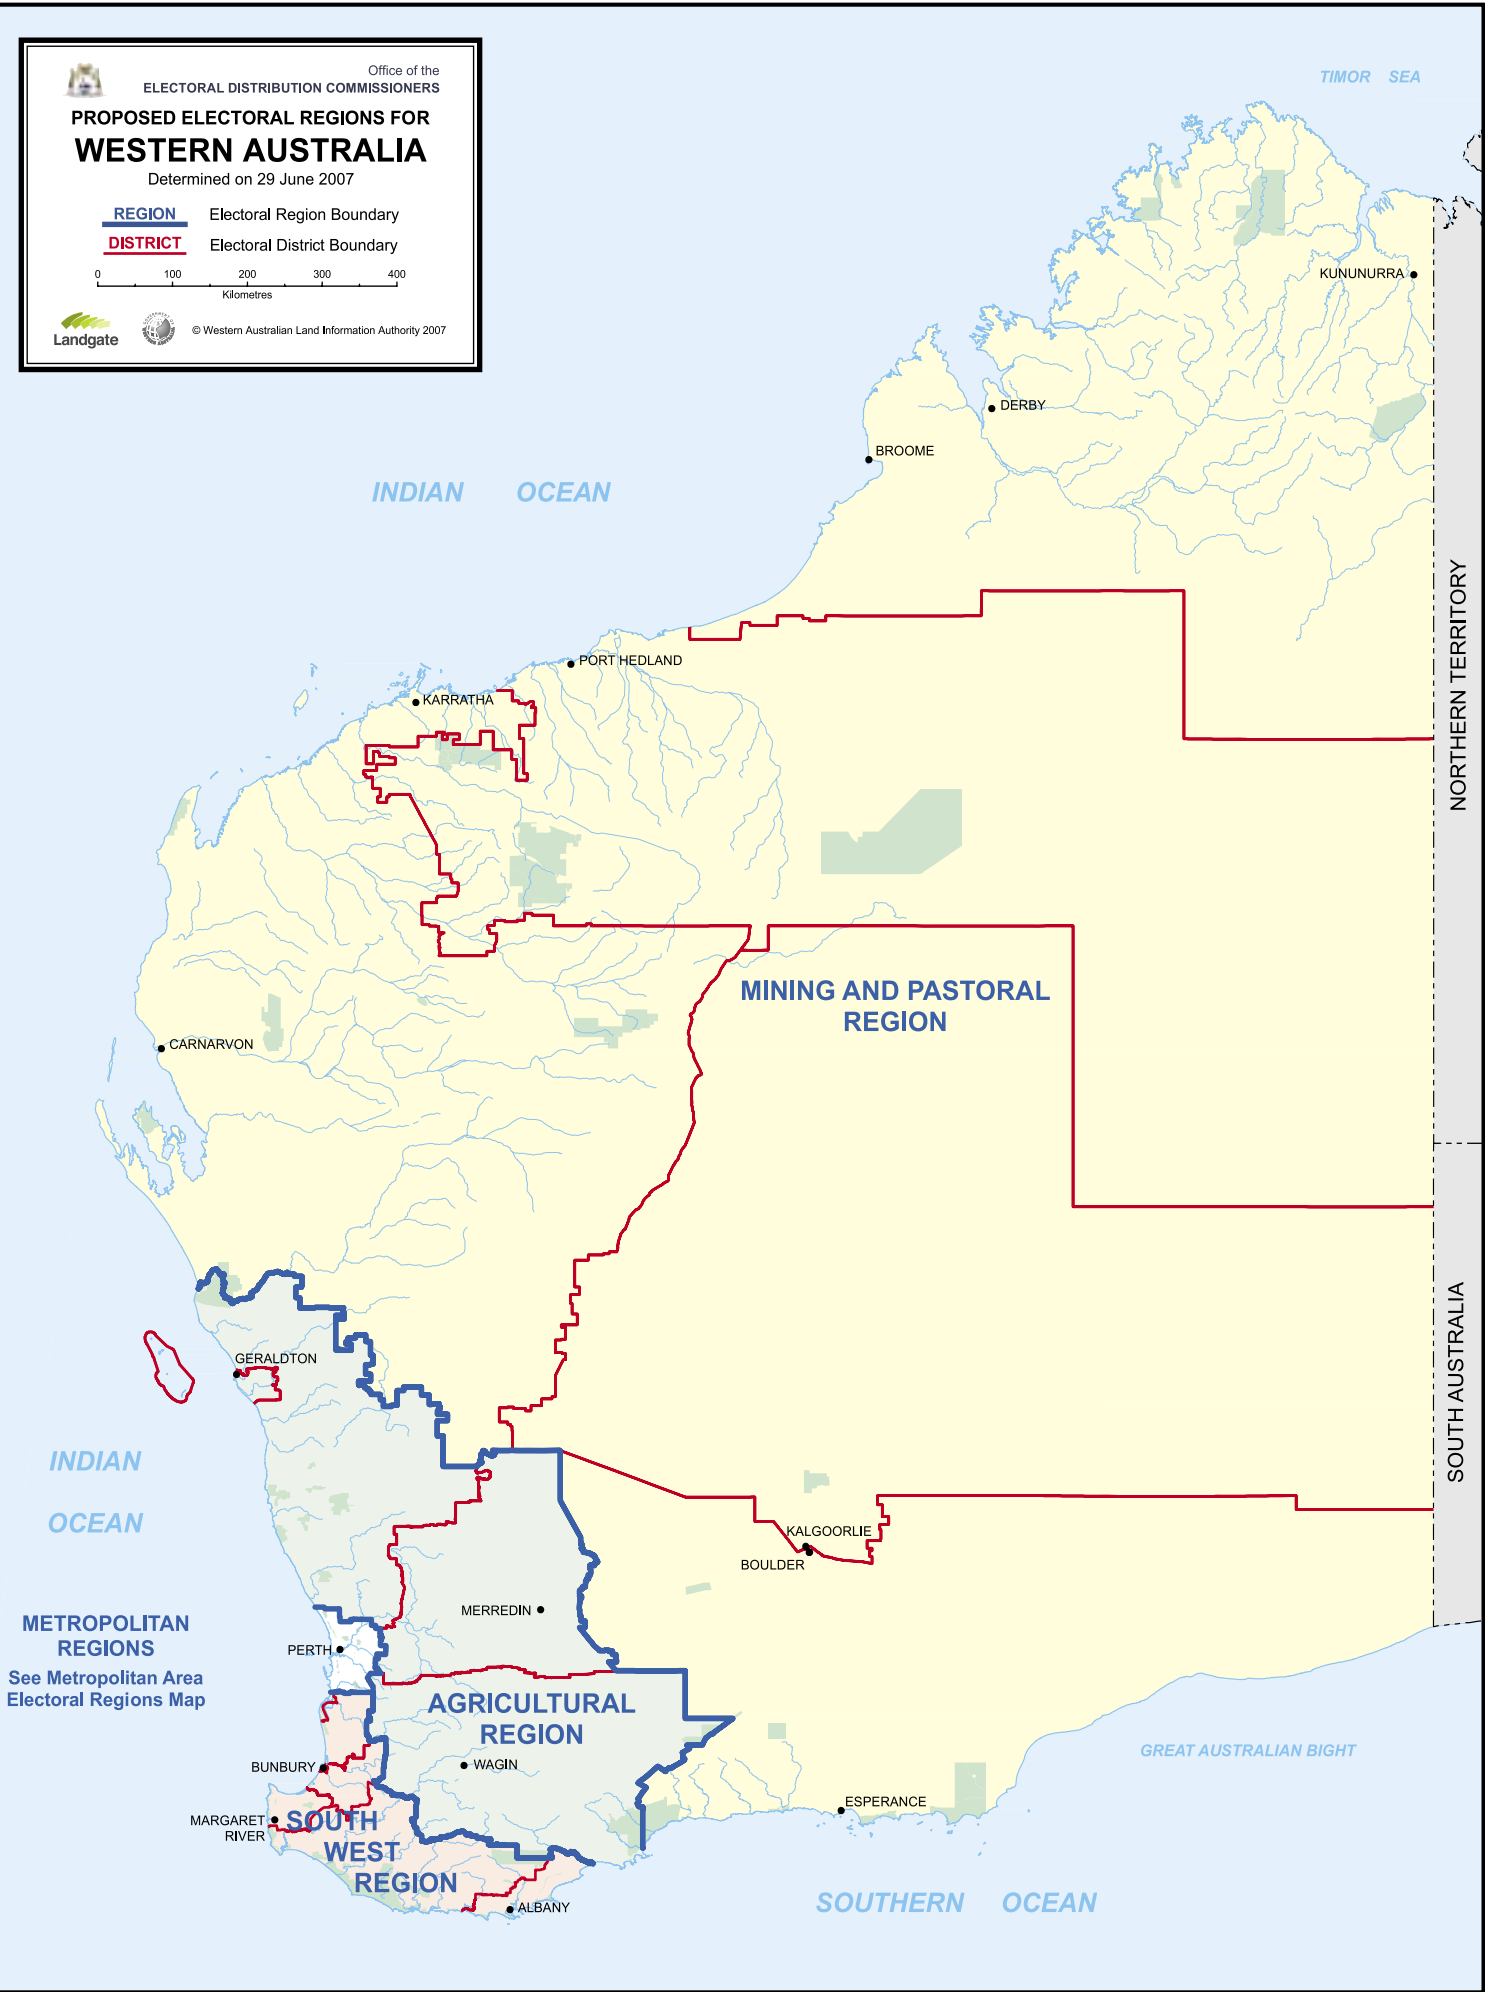

Office of the
ELECTORAL DISTRIBUTION COMMISSIONERS

PROPOSED ELECTORAL REGIONS FOR WESTERN AUSTRALIA

Determined on 29 June 2007

REGION Electoral Region Boundary

DISTRICT Electoral District Boundary

TIMOR SEA

KUNUNURRA

DERBY

BROOME

INDIAN OCEAN

PORT HEDLAND

KARRATHA

CARNARVON

MINING AND PASTORAL REGION

GERALDTON

INDIAN OCEAN

OCEAN

METROPOLITAN REGIONS

See Metropolitan Area Electoral Regions Map

PERTH

MERREDIN

AGRICULTURAL REGION

BUNBURY

WAGIN

BOULDER

KALGOORLIE

GREAT AUSTRALIAN BIGHT

MARGARET RIVER

SOUTH WEST REGION

ESPERANCE

ALBANY

SOUTHERN OCEAN

NORTHERN TERRITORY

SOUTH AUSTRALIA