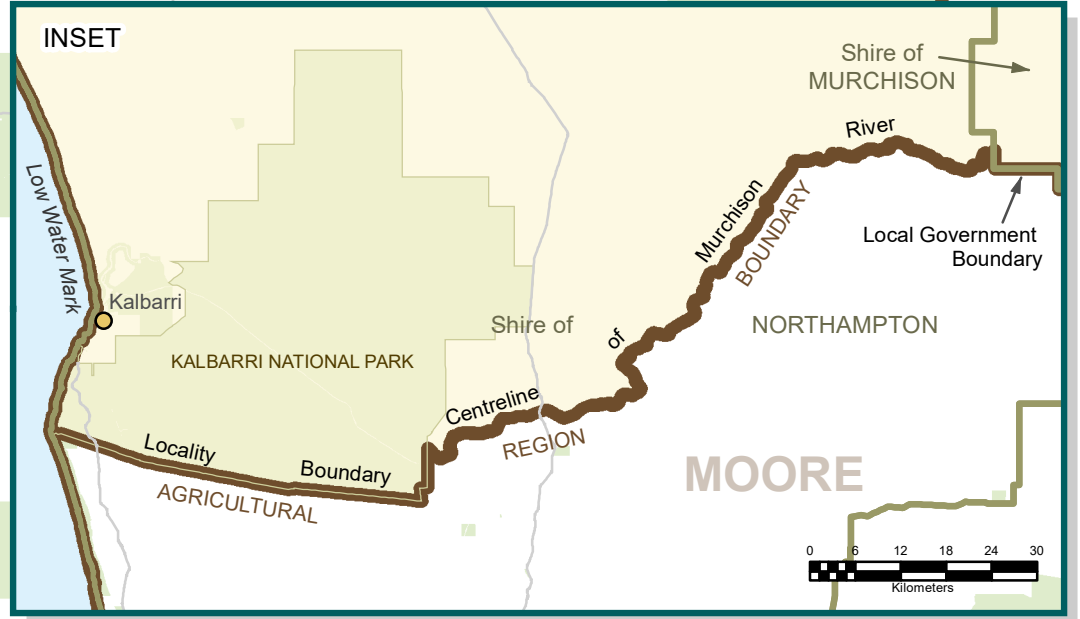

The District of NORTH WEST CENTRAL includes adjacent offshore islands inclusive of Barrow, Double, Montebello, Pasco, Thevenard and Lowendal Islands

TENURE TYPE: CROWN
 PLAN PURPOSE: STATUTORY

PLAN OF: **District of NORTH WEST CENTRAL**
 MINING AND PASTORAL REGION
 WESTERN AUSTRALIA

ELECTORAL BOUNDARIES 2019
 Western Australian Electoral Distribution Commission

LEGEND

- Electoral District
- Local Government
- Locality
- Reserve
- Waterway
- Road
- Townsite

Coastal districts include offshore island areas
 Mid-river centrelines are approximate only
 All road boundaries use road centrelines unless otherwise described