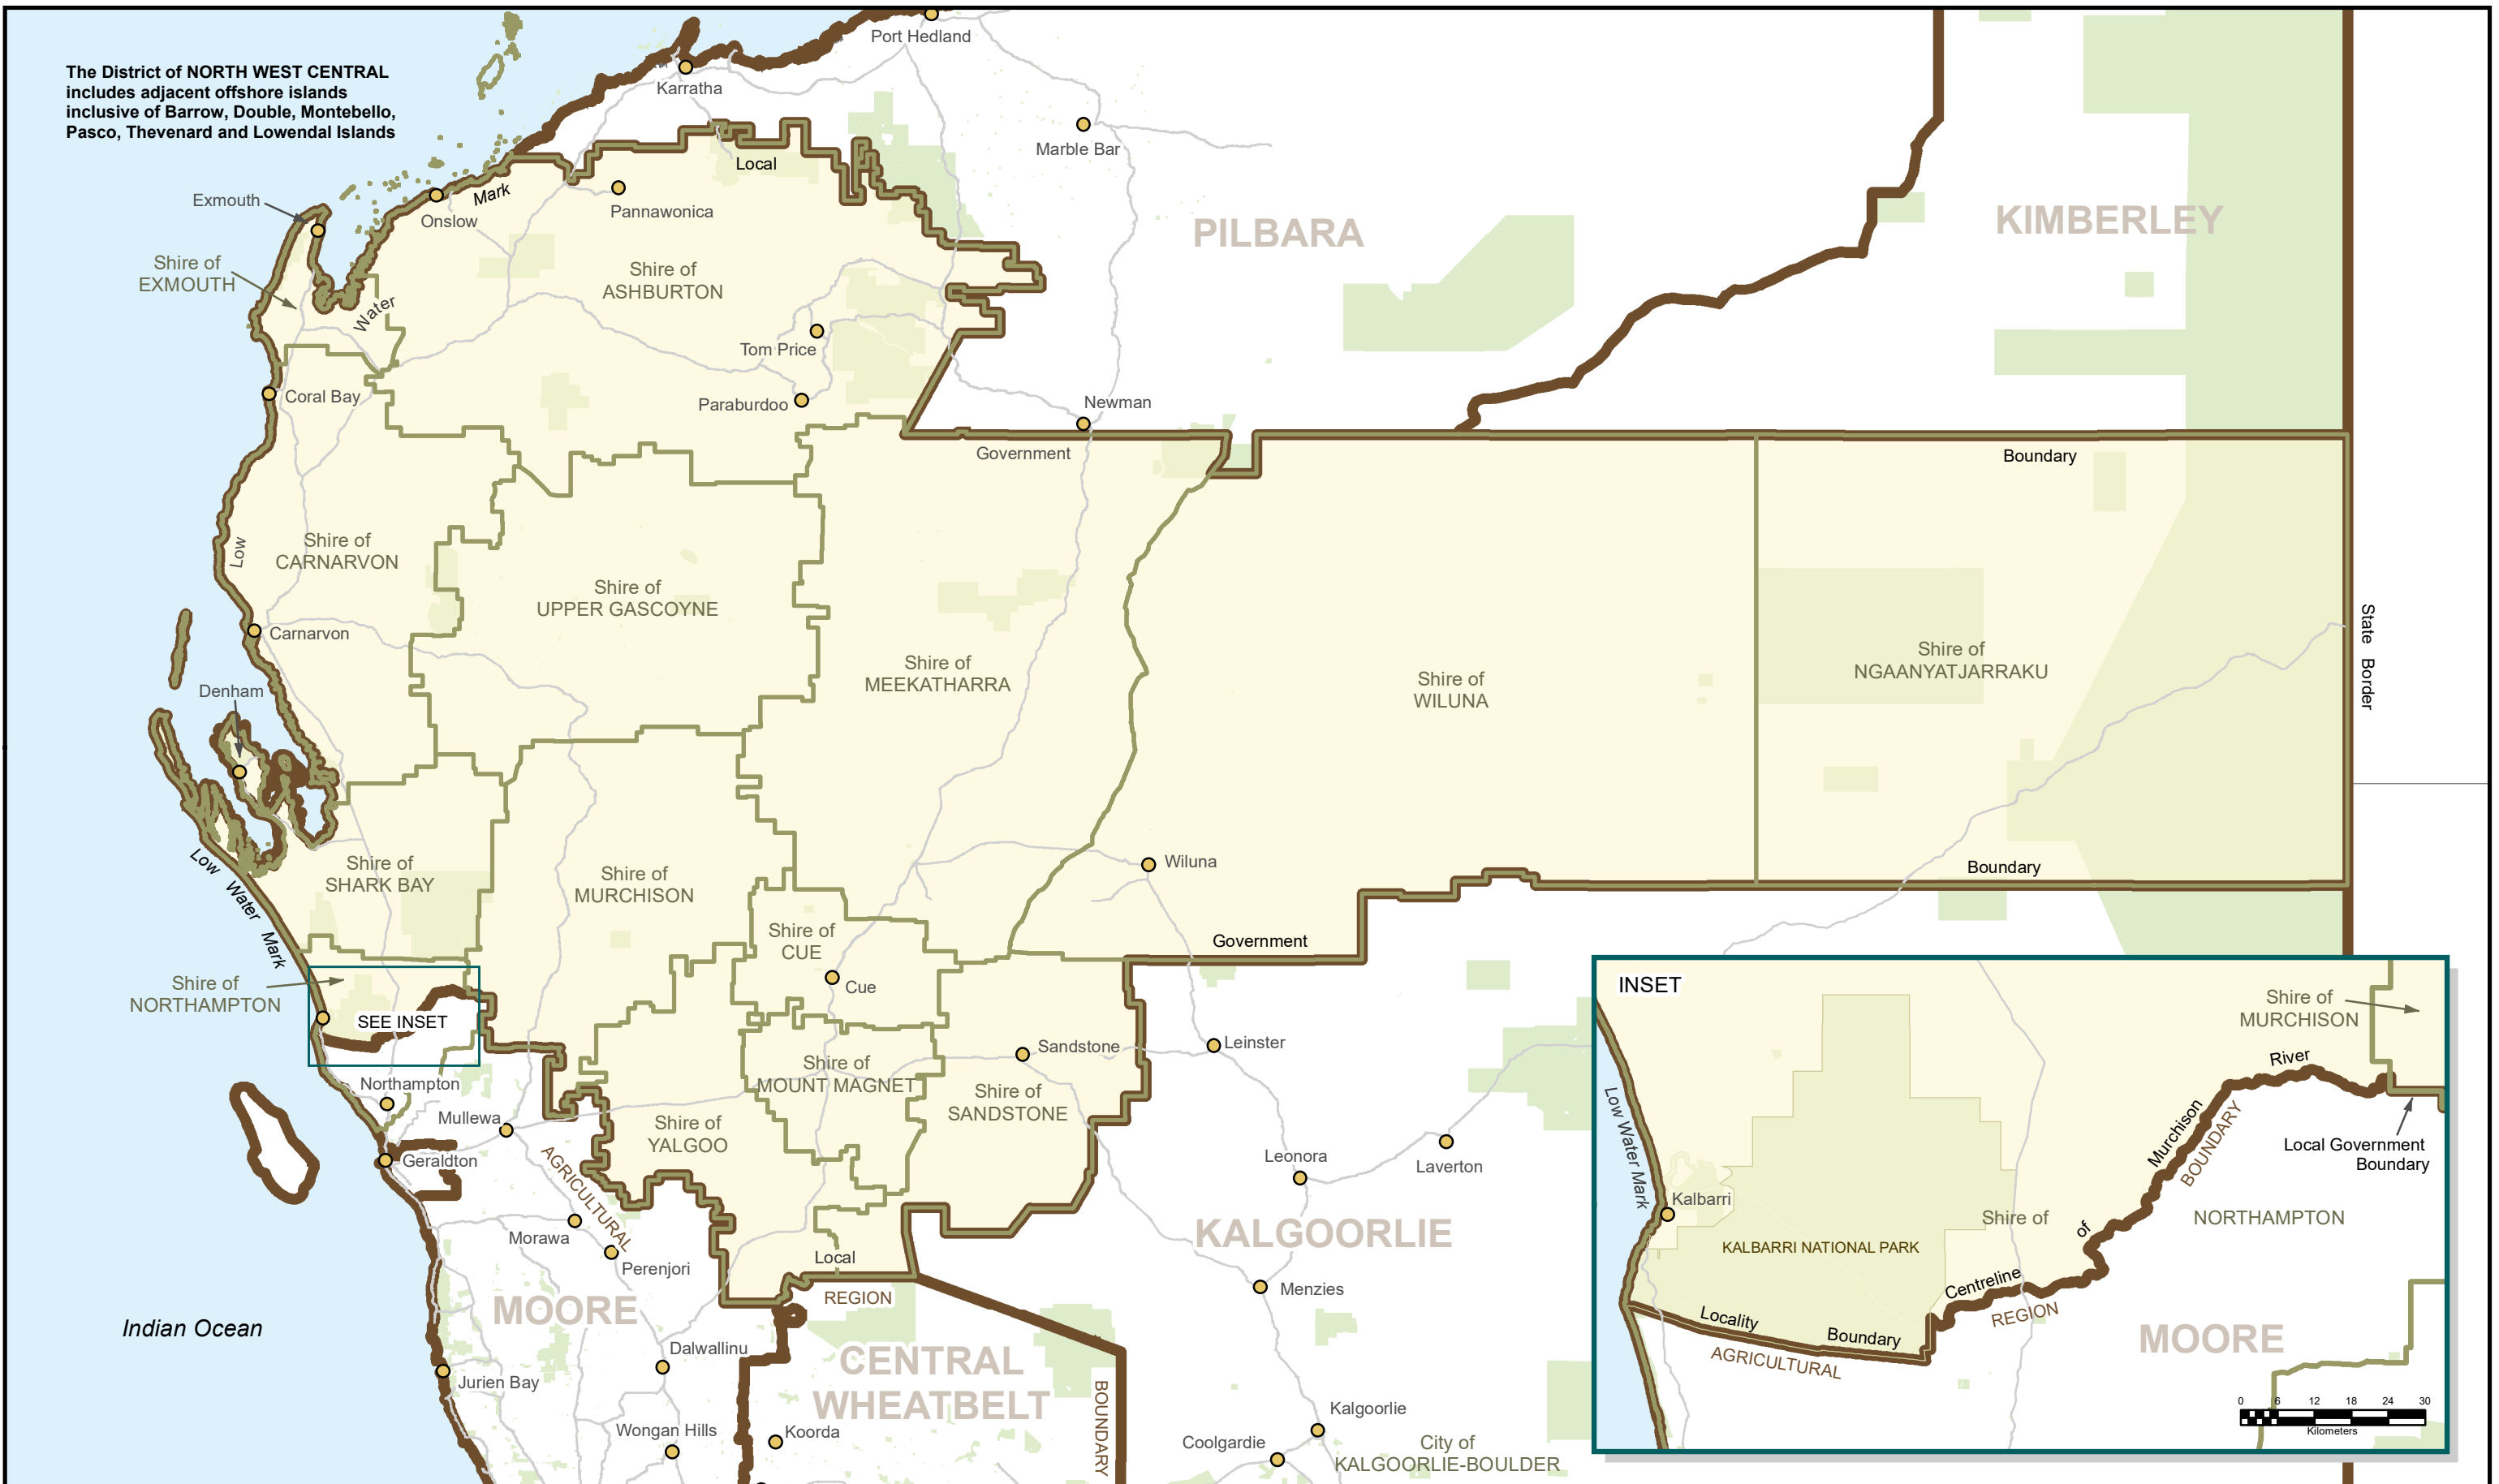

The District of NORTH WEST CENTRAL includes adjacent offshore islands inclusive of Barrow, Double, Montebello, Pasco, Thevenard and Lowendal Islands

TENURE TYPE: CROWN
 PLAN PURPOSE: STATUTORY

PLAN OF: **District of NORTH WEST CENTRAL**
 MINING AND PASTORAL REGION
 WESTERN AUSTRALIA

ELECTORAL BOUNDARIES 2019
 Western Australian Electoral Distribution Commission

LEGEND

- Electoral District
- Local Government
- Locality
- Reserve
- Waterway
- Road
- Townsite

Coastal districts include offshore island areas
 Mid-river centrelines are approximate only
 All road boundaries use road centrelines unless otherwise described