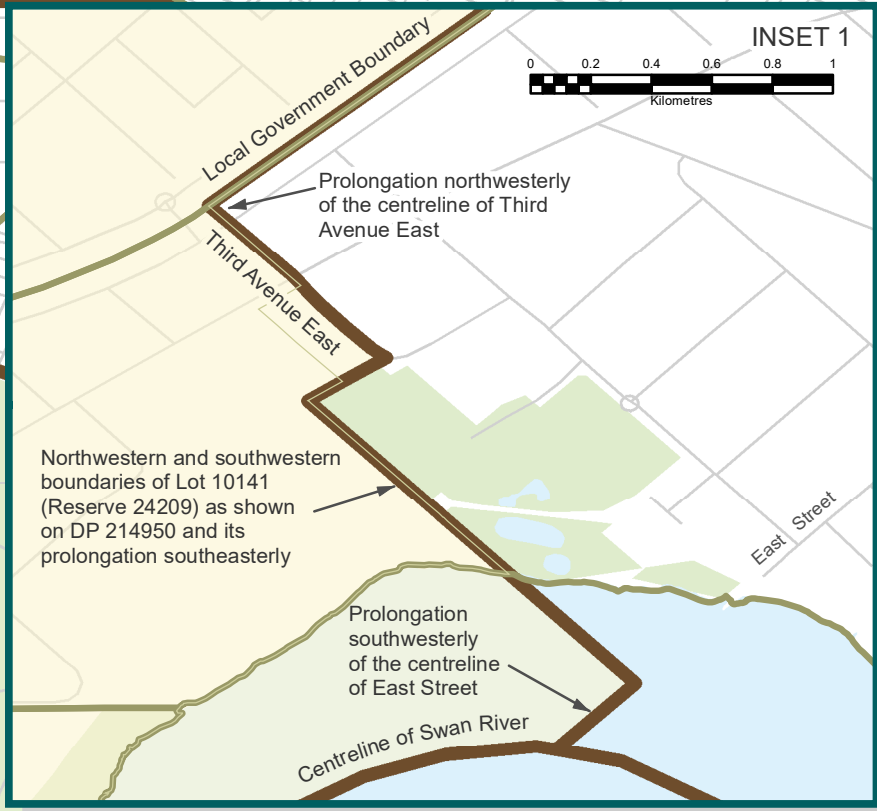

SEE INSET 2

SEE INSET 1

TENURE TYPE: CROWN
 PLAN PURPOSE: STATUTORY
 PLAN OF:
District of MOUNT LAWLEY
 EAST METROPOLITAN REGION
 WESTERN AUSTRALIA

ELECTORAL BOUNDARIES 2019

Western Australian Electoral Distribution Commission

LEGEND

- Electoral District
- Reserve
- Local Government
- Waterway
- Locality
- Road

Coastal districts include offshore island areas
 Mid-river centrelines are approximate only
 All road boundaries use road centrelines unless otherwise described

VALIDATION

Lodgement Date: 25/11/2019
 Gazettal Date: 27/11/2019
 Examined: *[Signature]* 21/11/2019
 Lead Consultant: *[Signature]*
 Graphic Services: *[Signature]*

Landgate

DEPOSITED PLAN
418208

SHEET 1 OF 1 VERSION 1