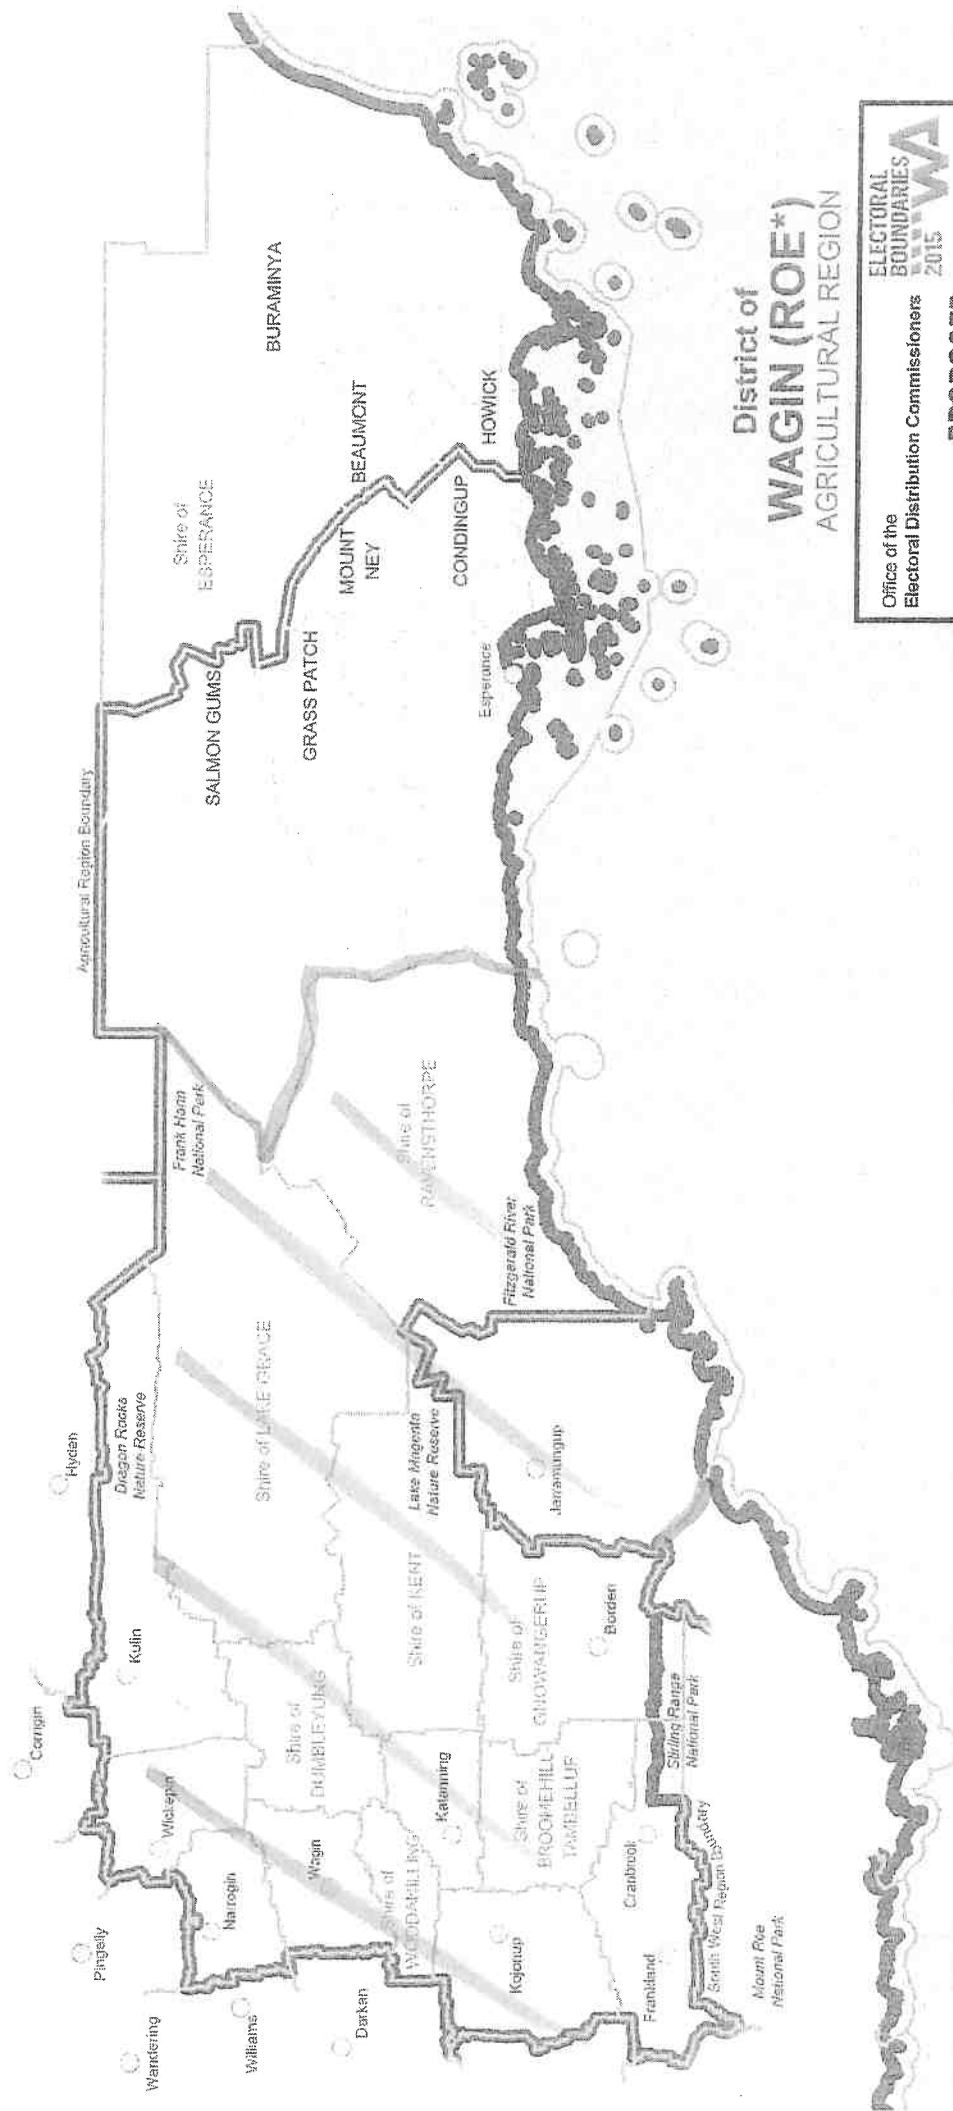

District of
WAGIN (ROE+)
AGRICULTURAL REGION

Office of the Electoral Distribution Commissioners

ELECTORAL BOUNDARIES 2015

PROPOSED ELECTORAL BOUNDARIES

- District boundary
- Local government boundary/name
- Locality boundary/name
- Reserve

WILUNA

Proposed name change