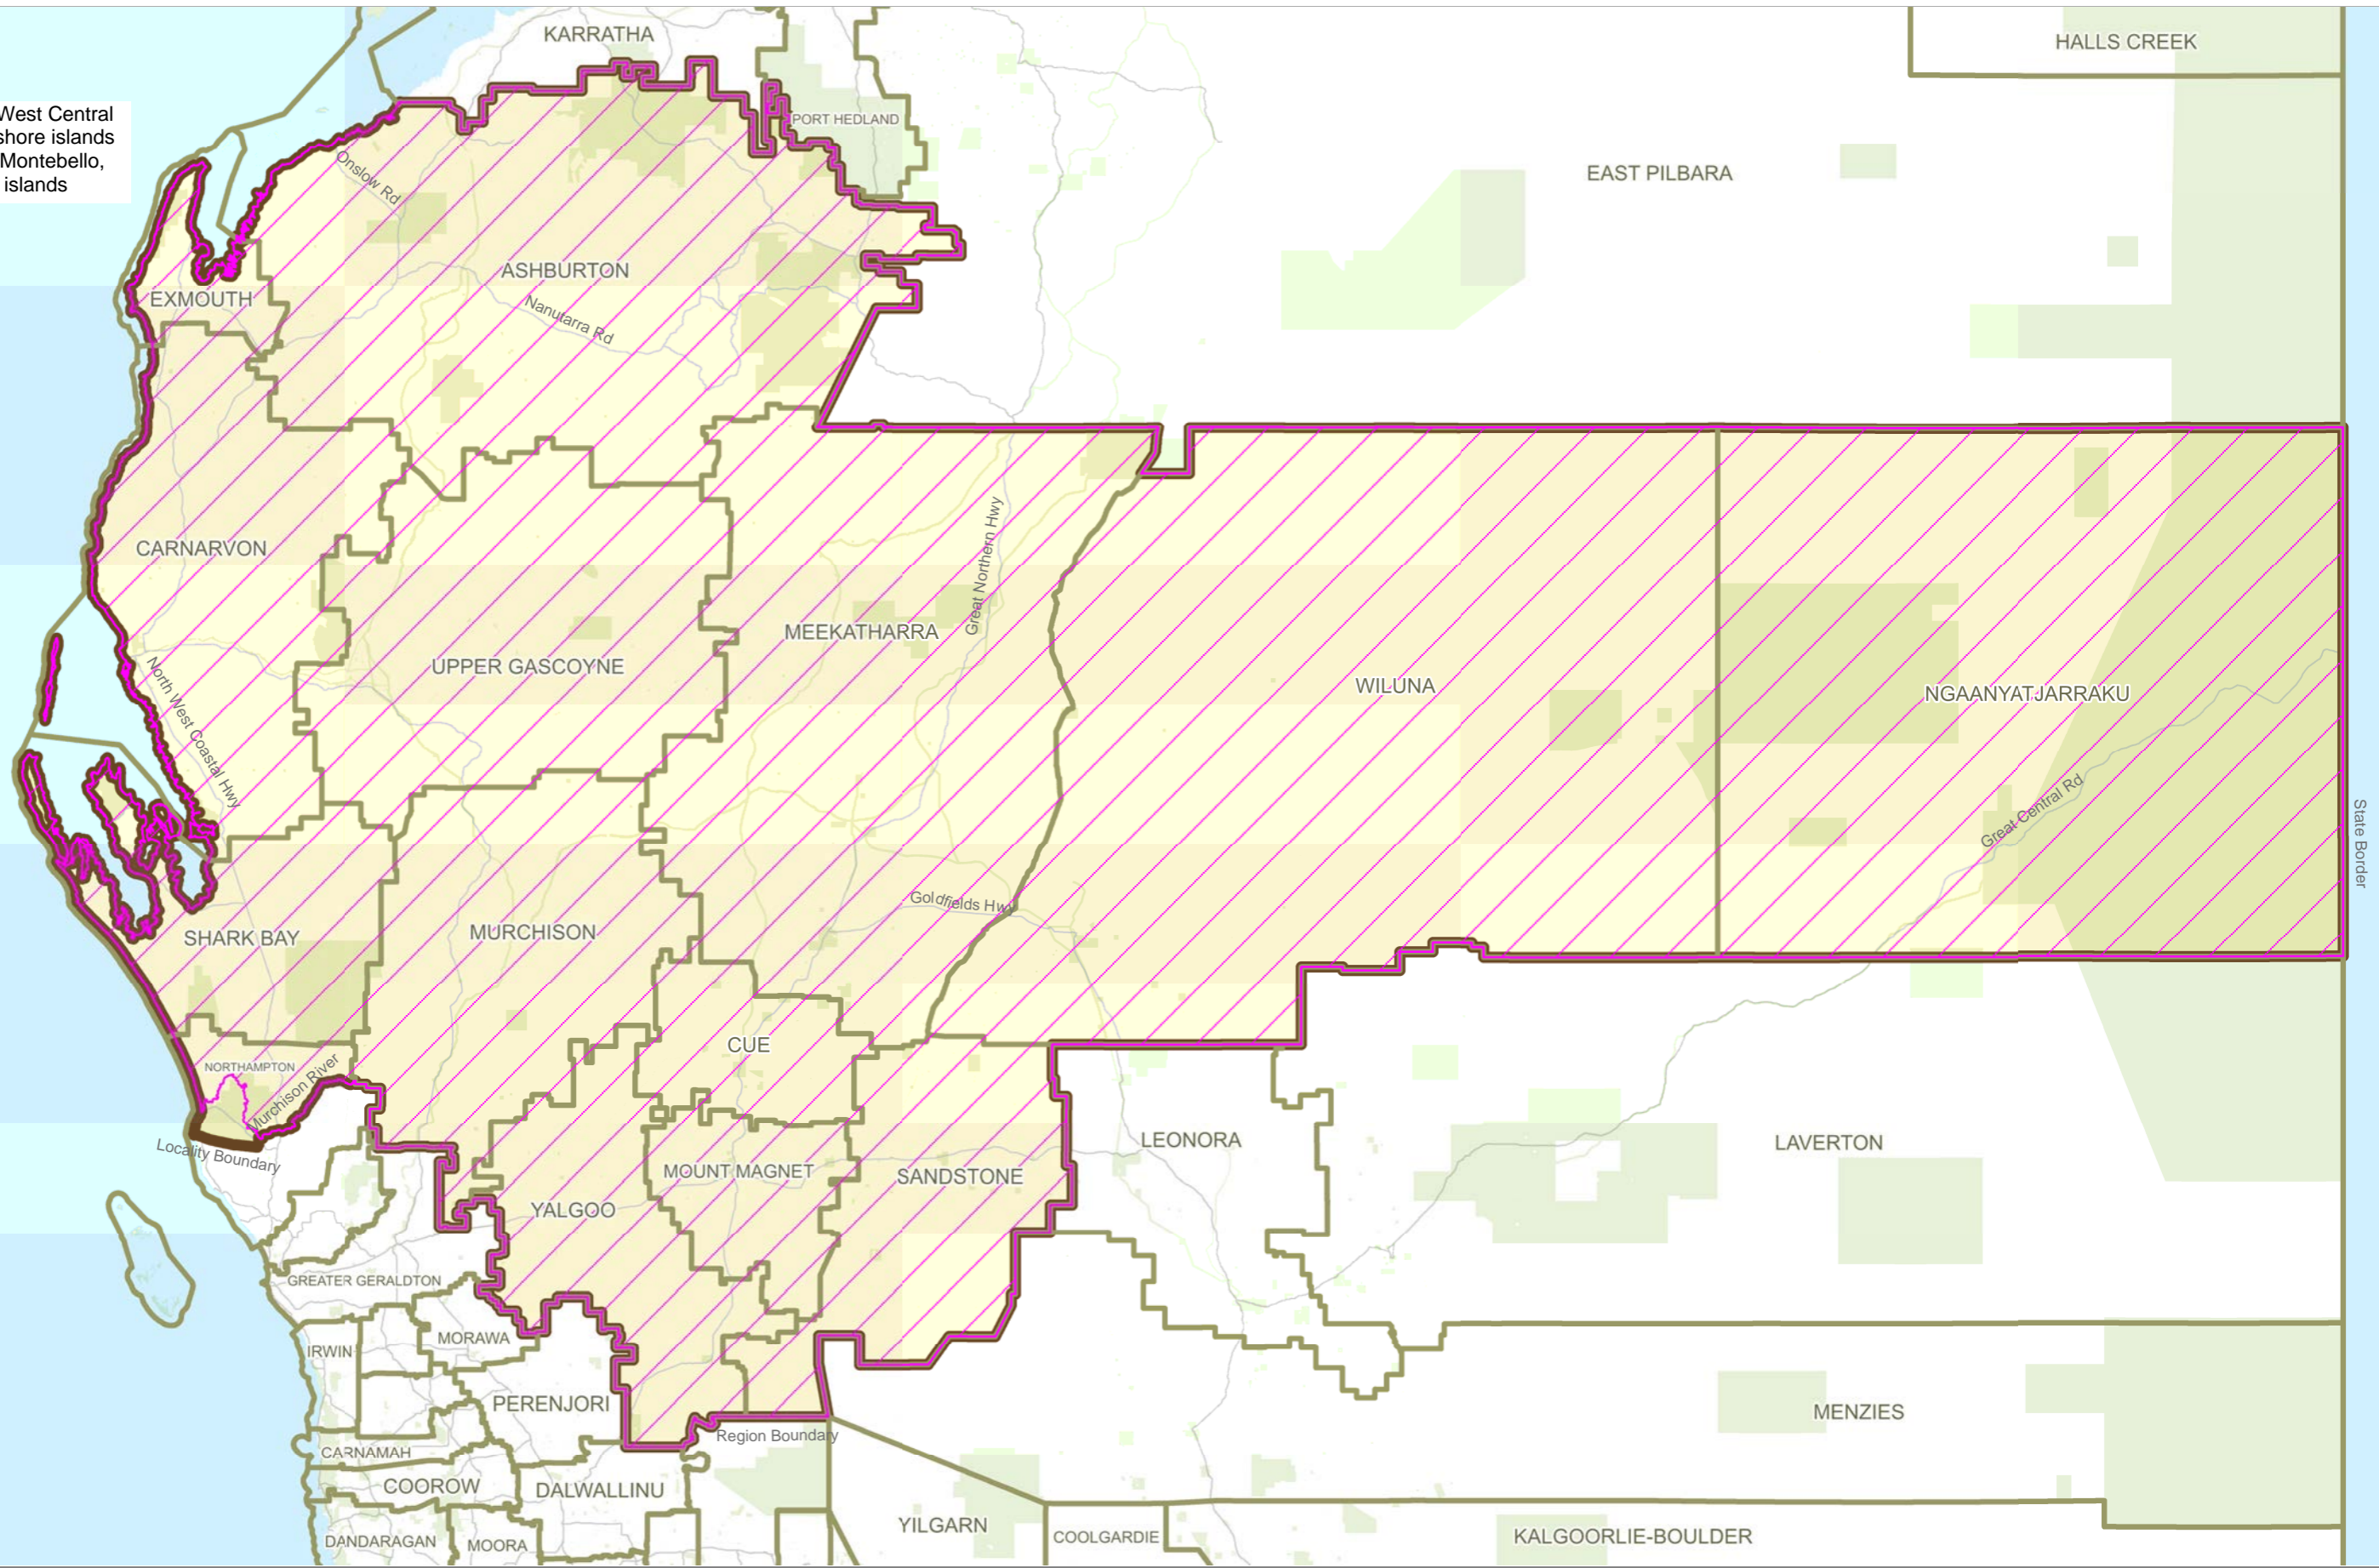

The District of North West Central includes adjacent offshore islands and Barrow, Double, Montebello, Pasco and Lowendal islands

- Legend**
- Electoral district
 - 2015 district
 - LOCAL GOVERNMENT
 - Reserve
 - Road

Proposed Electoral Boundaries
District of North West Central
 MINING AND PASTORAL REGION

- Proposed variation
 Cedes:
 • Nil
 Gains:
 • A portion of the localities of Kalbarri, Kalbarri National Park and Zuytdorp