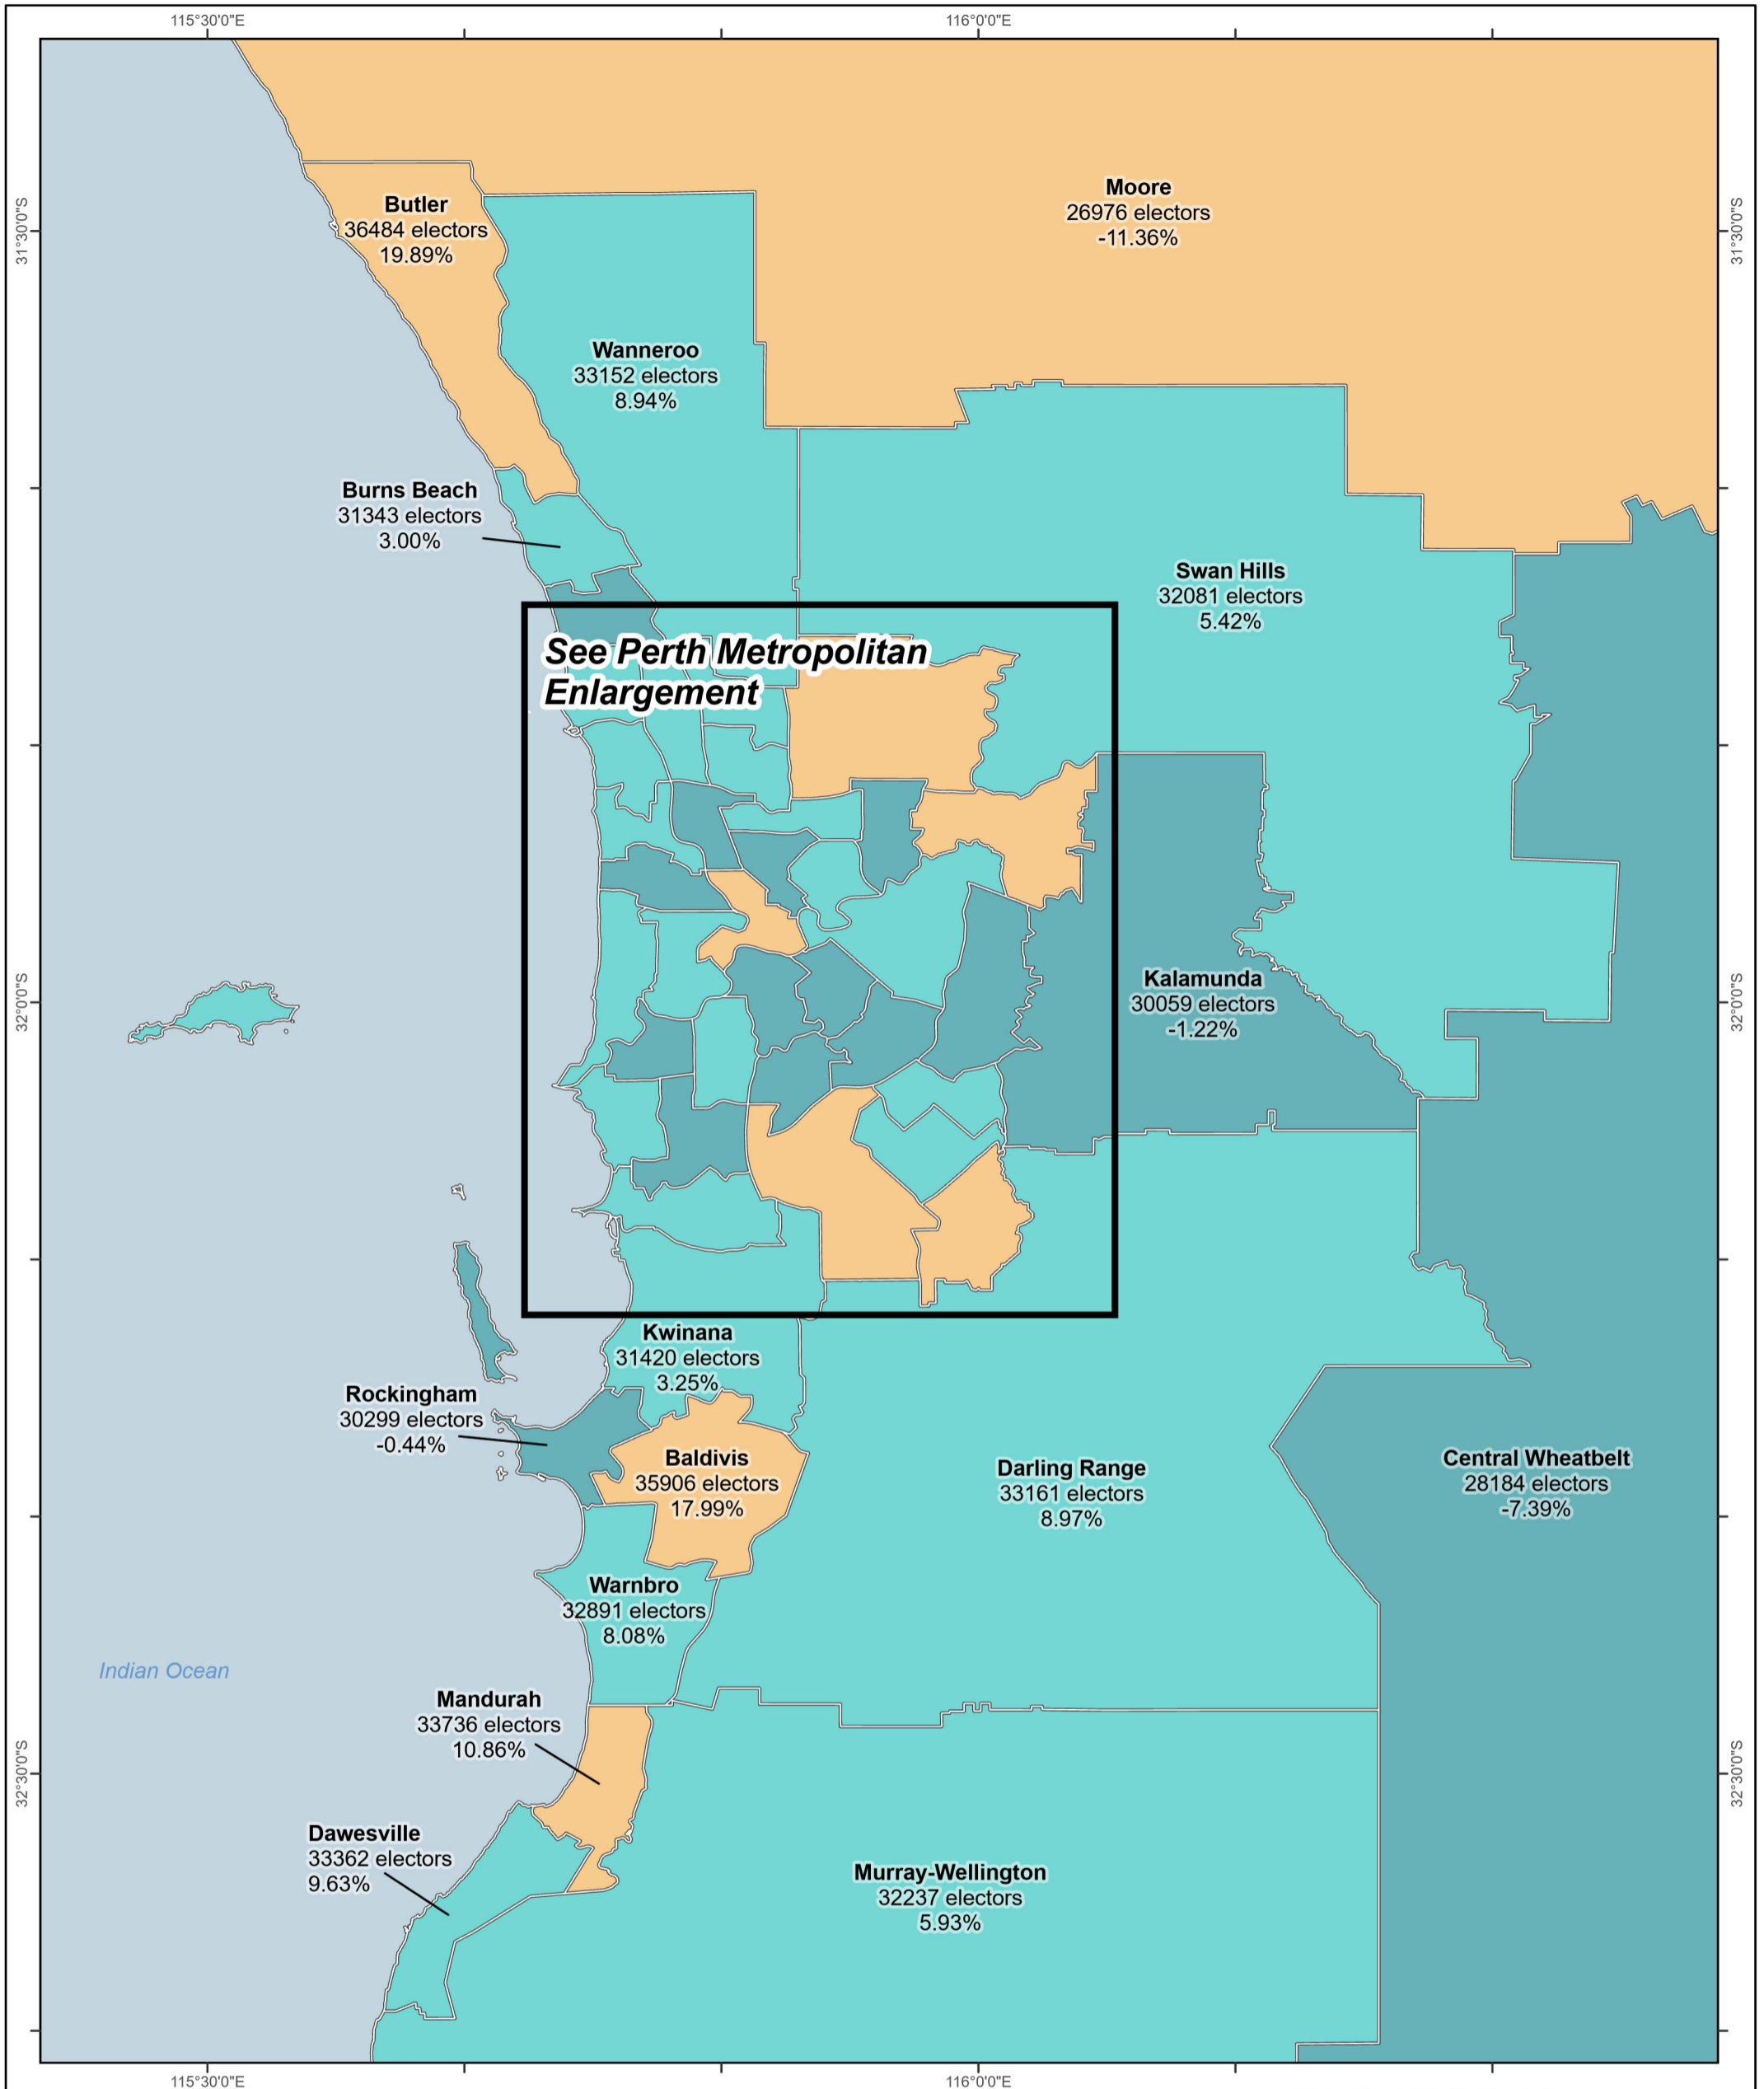

Variation from average district enrolment

Country districts

Scale: 1:8,000,000 @A3

Latitude and Longitude based on Geocentric Datum of Australia 2020

Legend

State electoral enrolment statistics as at 13 March 2023

(VFADE) Variation from Average District Enrolment [^]

- Between 0 - 10% below VFADE ¹
- Between 0 - 10% above VFADE
- Outside VFADE

Data Sources
 • Electoral boundaries: Landgate
 • Administrative Boundaries Dataset 14/03/2023.

Notes
[^] Average District Enrolment for the whole of Western Australia is 30,432
¹ Enrolment in Large District Allowance districts are permitted to be up to 20% below VFADE

WAEC
 Date produced: 24/03/2023
 Job Reference: XM0001

- Between 0 - 10% below VFADE ¹
- Between 0 - 10% above VFADE
- Outside VFADE

ELECTORAL BOUNDARIES 2023 WA

Data Sources
 • Electoral boundaries: Landgate
 • Administrative Boundaries Dataset 14/03/2023.