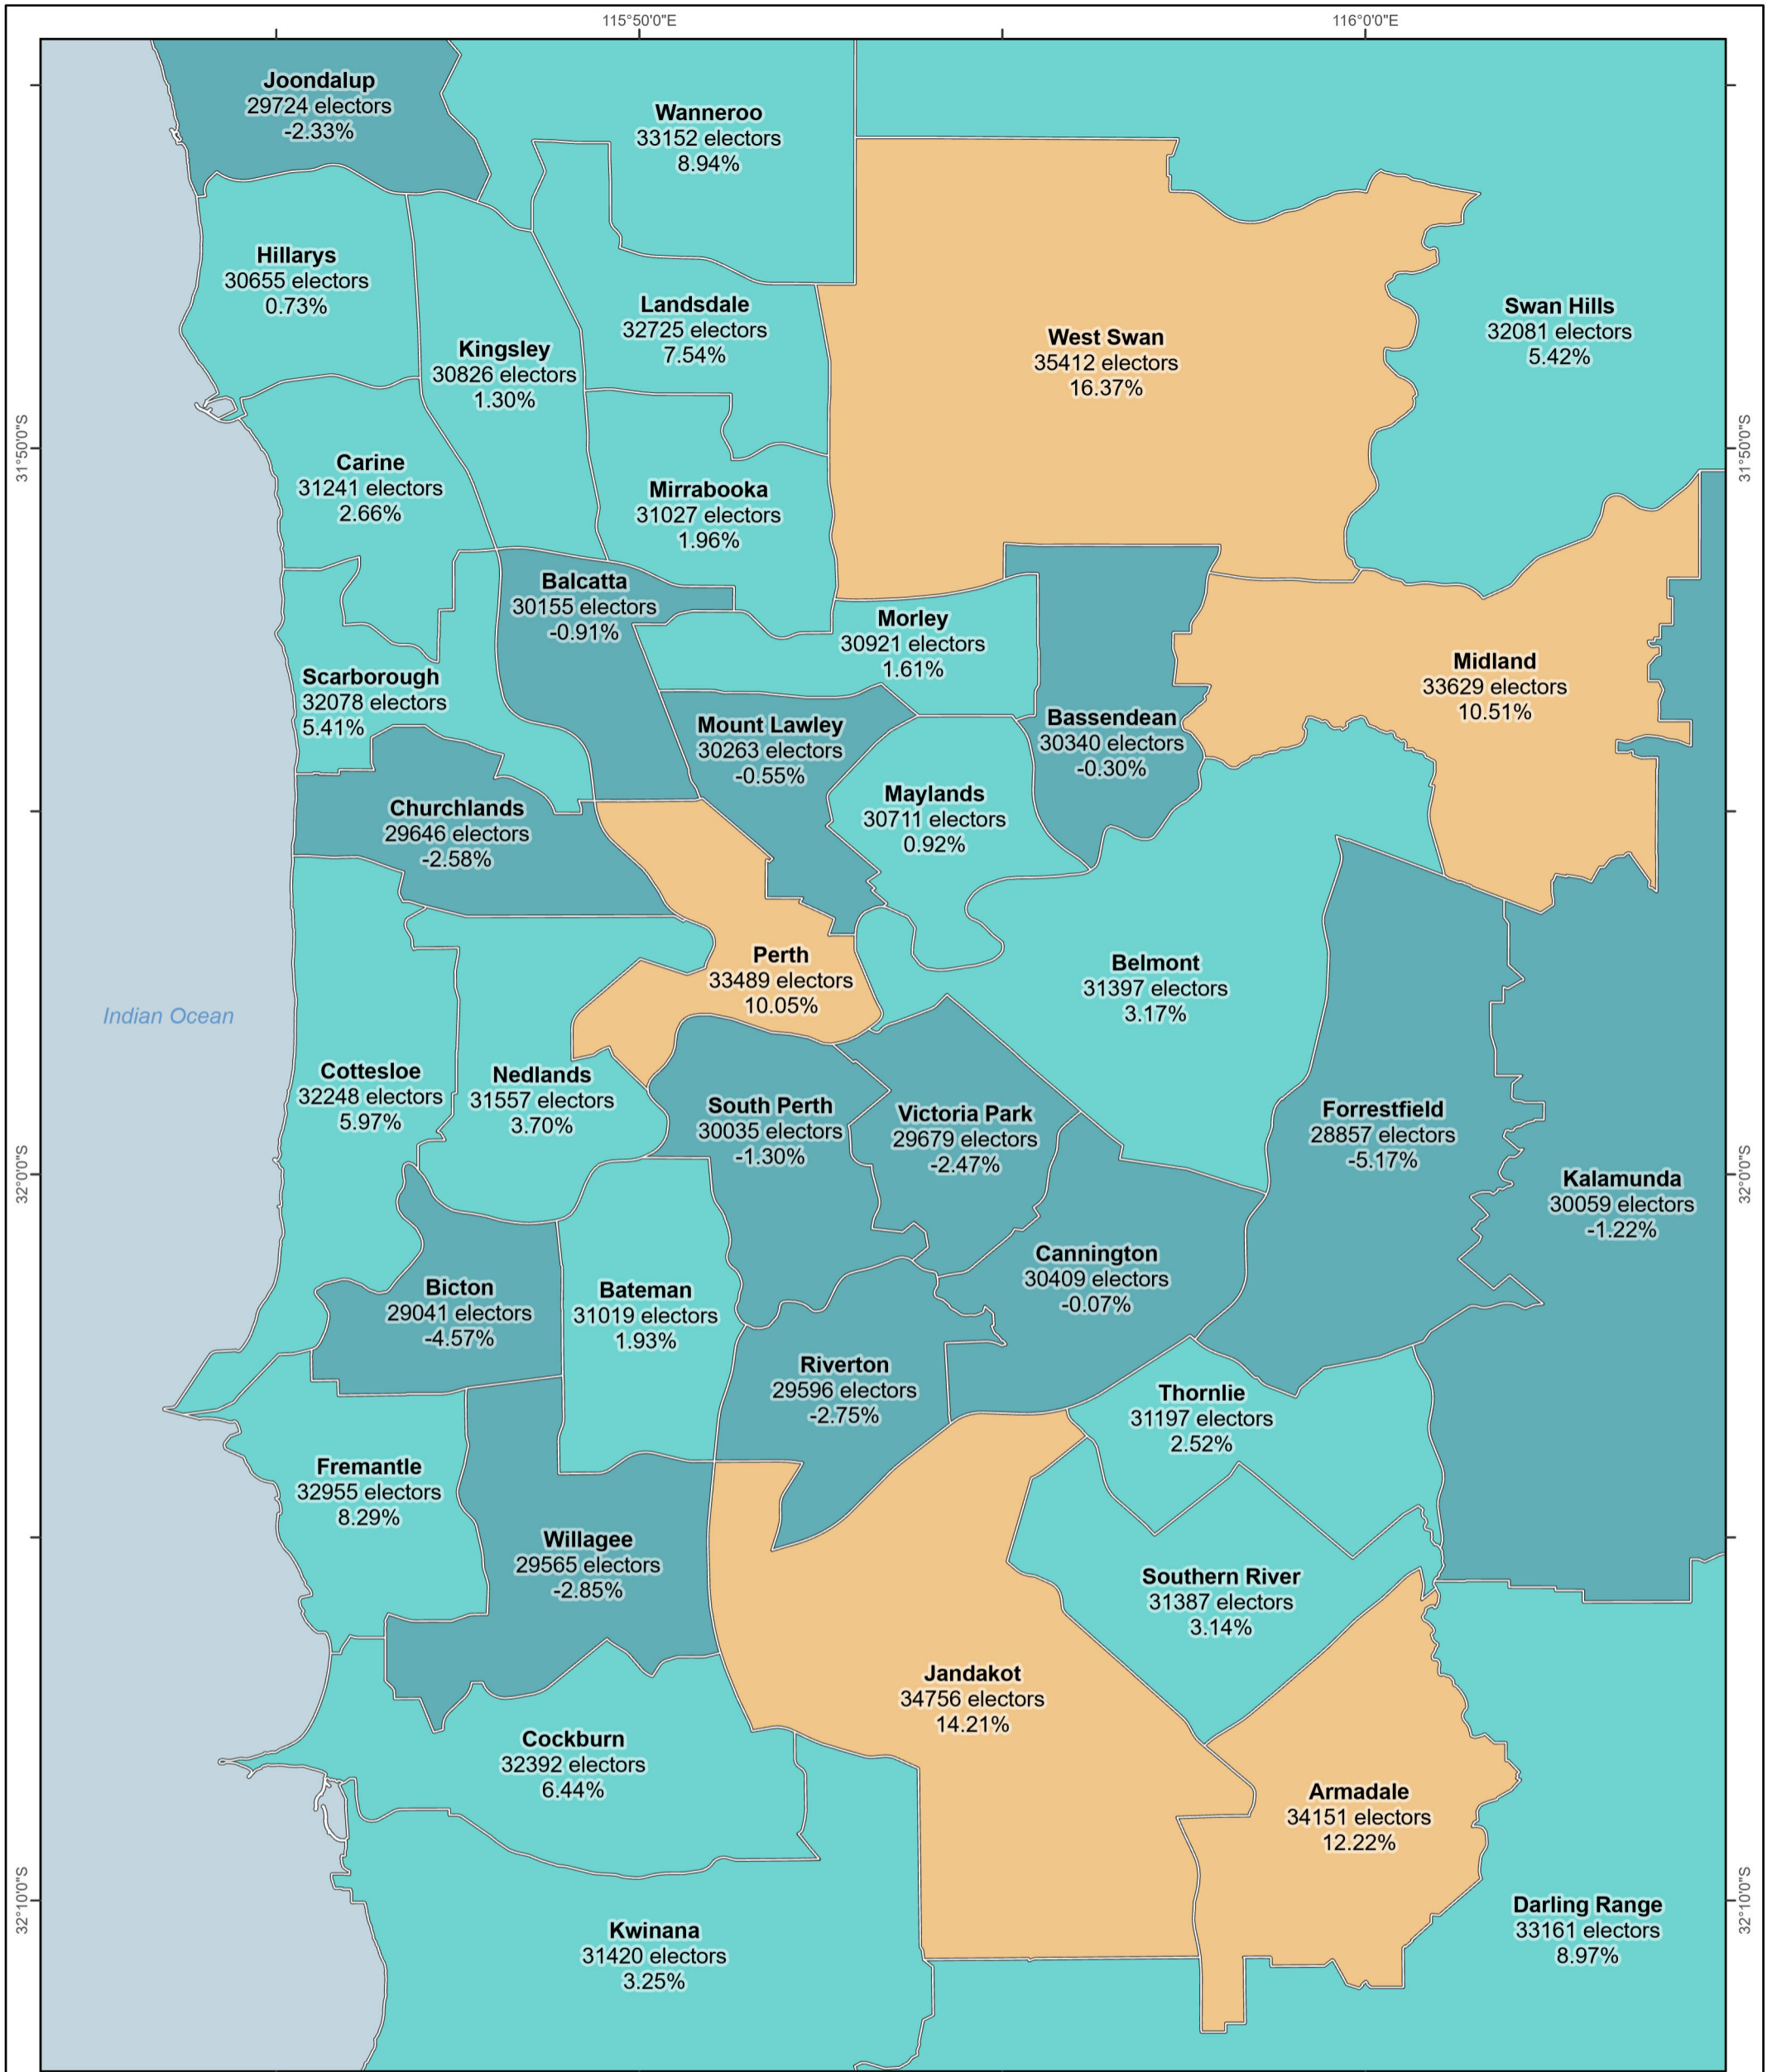

Variation from average district enrolment

Perth metropolitan enlargement

Latitude and Longitude based on Geocentric Datum of Australia 2020

Legend

State electoral enrolment statistics as at 13 March 2023

(VFADE) Variation from Average District Enrolment [^]

- Between 0 - 10% below VFADE ¹
- Between 0 - 10% above VFADE
- Outside VFADE

ELECTORAL BOUNDARIES 2023 WA

Data Sources
• Electoral boundaries: Landgate
• Administrative Boundaries Dataset 14/03/2023

Notes
[^] Average District Enrolment for the whole of Western Australia is 30,432
¹ Enrolment in Large District Allowance districts are permitted to be up to 20% below VFADE

WAEC
Date produced: 24/03/2023
Job Reference: XM0001